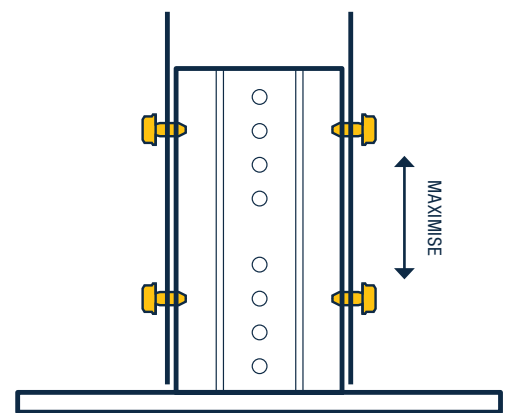

What you need...

TRAINING INCLUDED!

Claim your on-site or remote installation induction. You will receive a certificate that validates the warranty on your frame installation.

50Nm TORQUE

X4 SCREWS

SEE HOW!

WBD