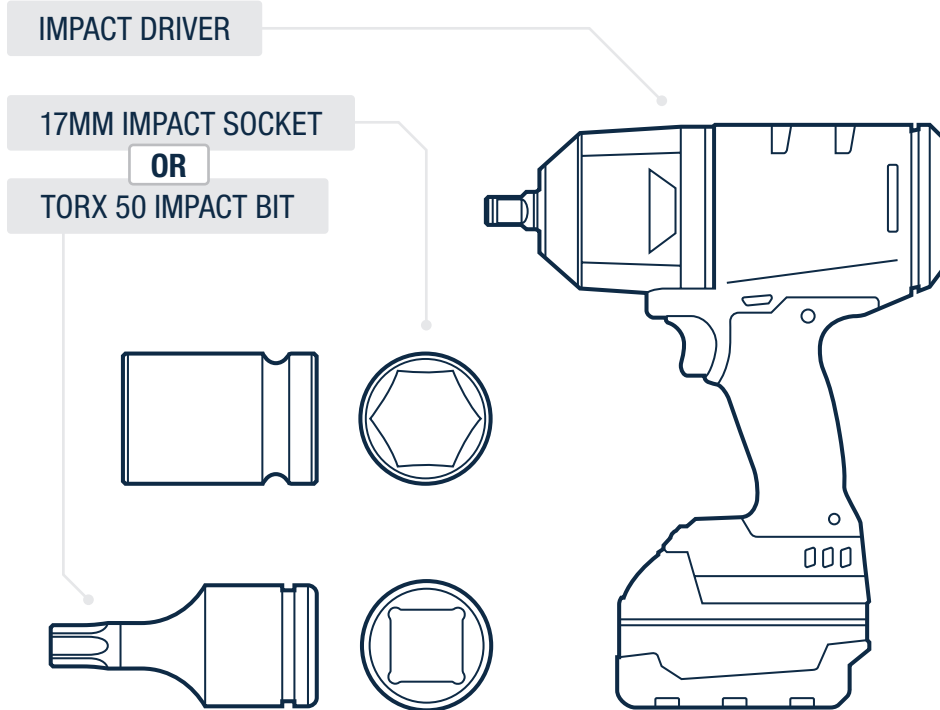

What you need...

TRAINING INCLUDED!

Claim your on-site or remote installation induction. You will receive a certificate that validates the warranty on your frame installation.

50Nm TORQUE

X4 SCREWS

SEE HOW!